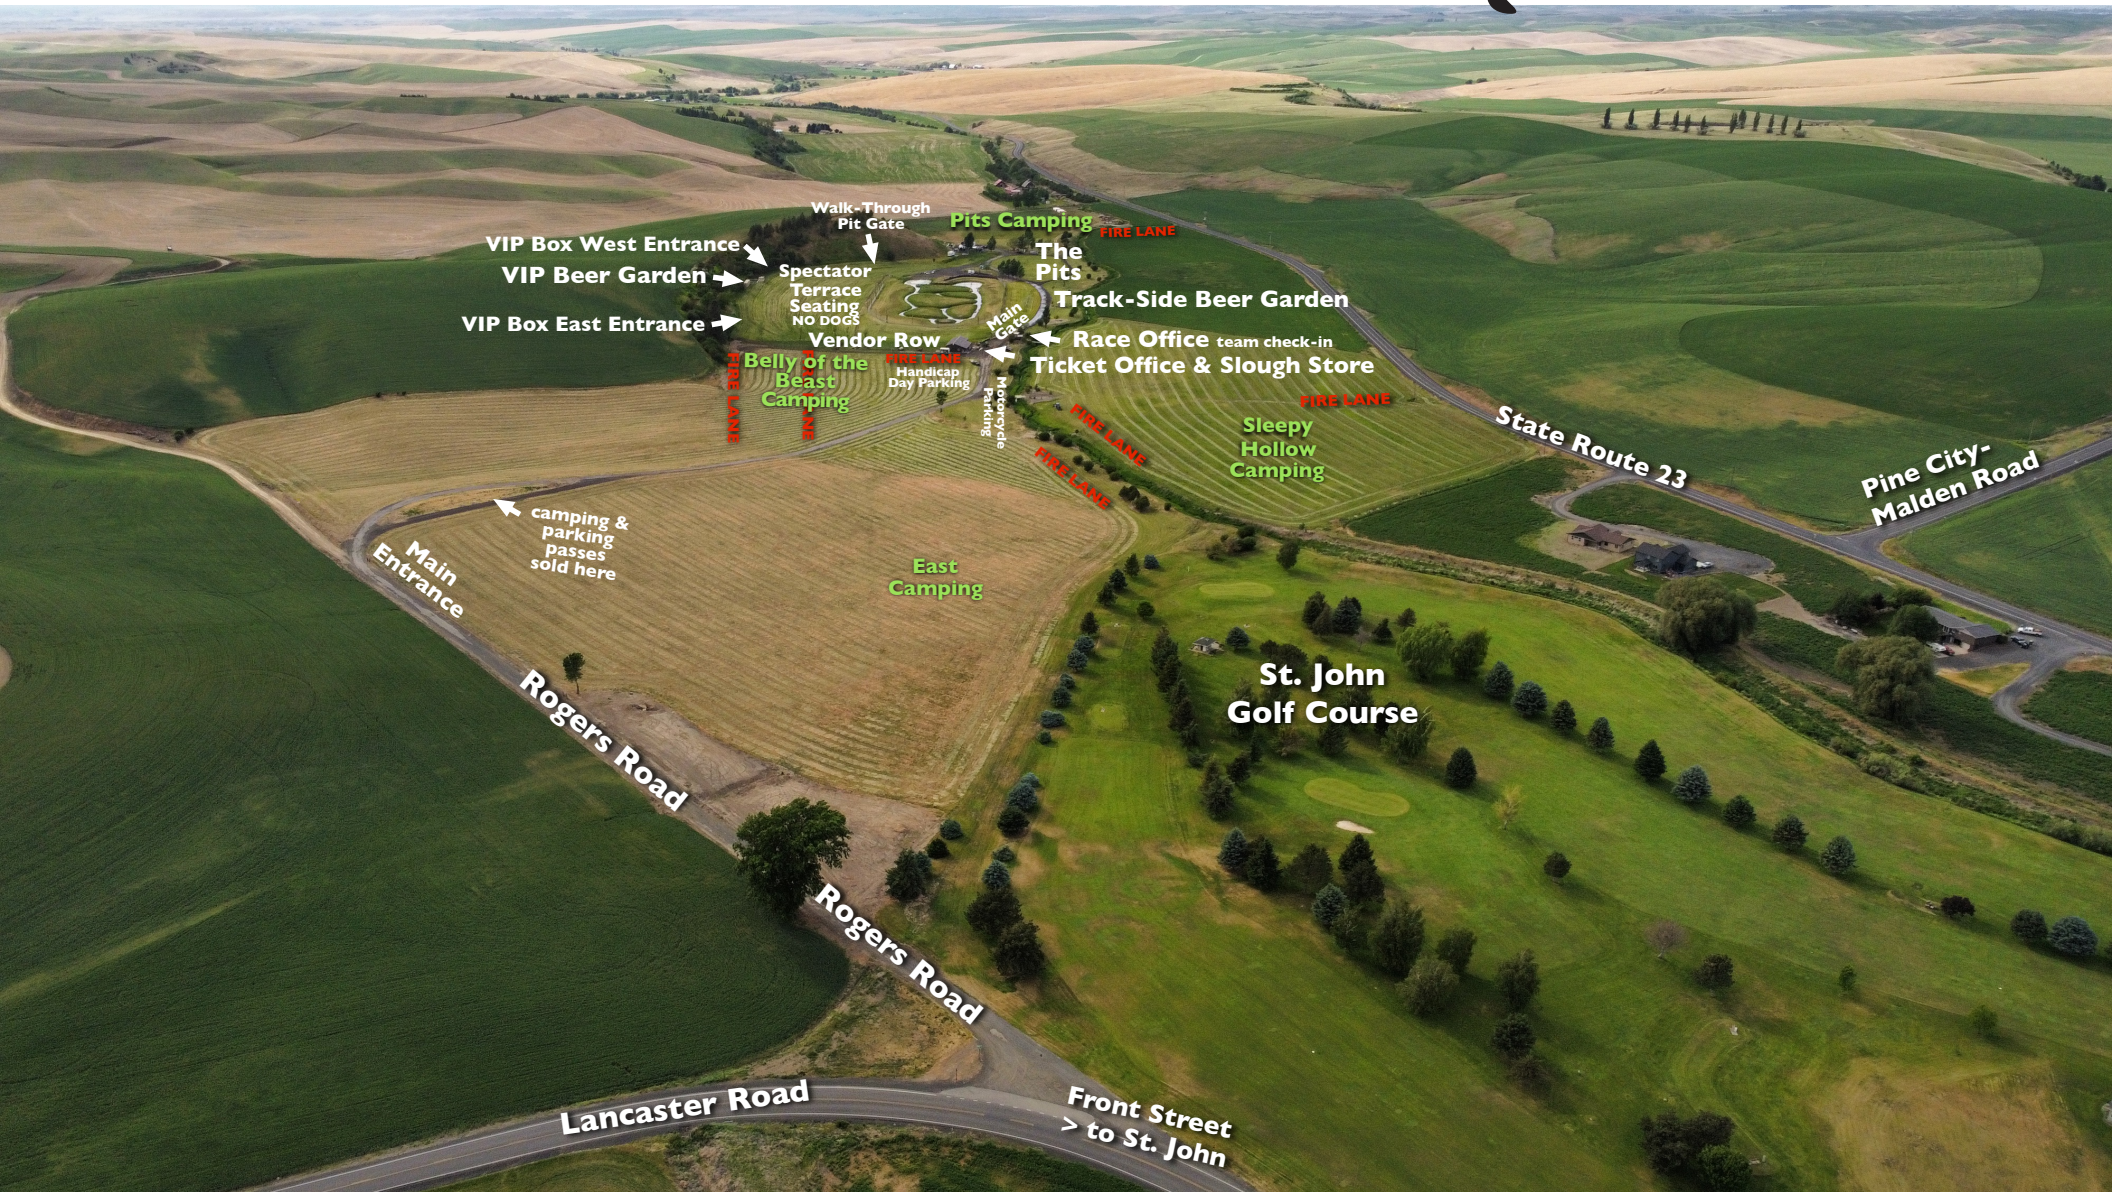

# Webb's Slough

St. John, wa

VIP Box West Entrance  
VIP Beer Garden  
VIP Box East Entrance  
Spectator Terrace Seating NO DOGS  
Vendor Row  
Pits Camping  
The Pits  
Track-Side Beer Garden  
Race Office team check-in  
Ticket Office & Slough Store

Main Entrance  
camping & parking passes sold here

East Camping

St. John Golf Course

State Route 23

Pine City-Malden Road

Rogers Road

Rogers Road

Lancaster Road

Front Street  
> to St. John

Belly of the Beast Camping

Sleepy Hollow Camping

Walk-Through Pit Gate

Pits Camping

The Pits

Main Gate

Motorcycle Parking

Handicap Day Parking

FIRE LANE

FIRE LANE

FIRE LANE

FIRE LANE

FIRE LANE

FIRE LANE

FIRE LANE